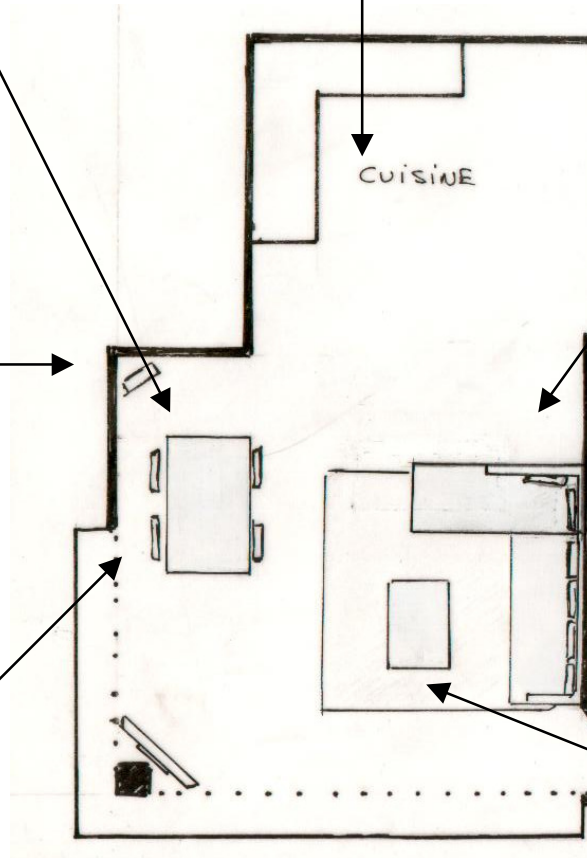

PROJECT VILLA HABANA

SECOND FLOOR

BEDROOM IV

BEDROOM III

BEDROOM I

FIRST FLOOR

BEDROOM II

LIVING ROOM

TABLE AIR
Glossy white lack

e

d

SOFA RIVE GAUCHE
Leather blanc

e

COFFEE TABLE AIR
Glossy white lack

DINING ROOM

Dining table with extension leaf in gloss white lacquer. Feet in brilliant-chromed steel. When in 'folded' position, the Celine dining table measures H 74 x W 100 x L 160cm. The extensions are stowed vertically beneath the top on the two 'short' sides. In 'unfolded' position, the two extensions are lifted to horizontal position to make a top 298 x 100cm. This table will seat six comfortably when in folded position, and between twelve when unfolded. If desired, one extension can be used rather than two

f

DINING TABLE WITH EXTENSION LEAF GLOSS WHITE LACQUER

H: 740mm
W: 1600mm
D: 1000mm

BEDROOMS

MASTER BED ROOM

3 MIRRORS ROMAN
White lack

i

BEDSIDE TABLE WHITE LACK
H: 410
P: 360
L: 700

COFFEE TABLE **PONT**

Clear glass

H: 380mm

W: 700mm

L: 1300mm

S