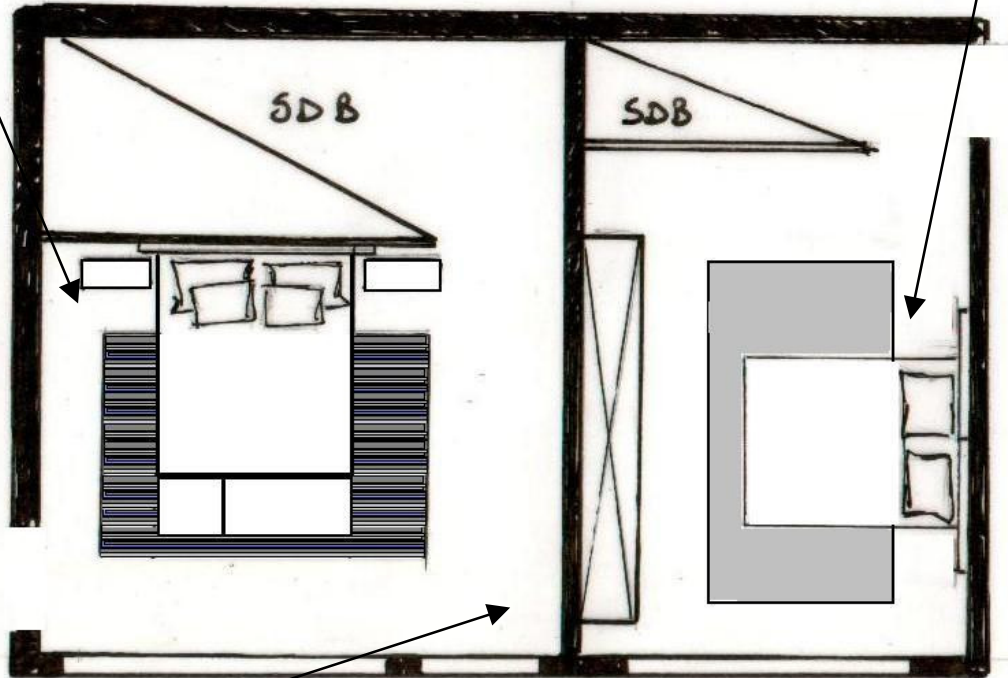

PROJECT VILLA HABANA

SECOND FLOOR

BEDROOM IV

BEDROOM III

BEDROOM I

FIRST FLOOR

BEDROOM II

LIVING ROOM

TABLE AIR
Glossy white lack

e

d

SOFA RIVE GAUCHE
Leather blanc

e

COFFEE TABLE AIR
Glossy white lack

DINING ROOM

Dining table with extension leaf in gloss white lacquer. Feet in brilliant-chromed steel. When in 'folded' position, the Celine dining table measures H 74 x W 100 x L 160cm. The extensions are stowed vertically beneath the top on the two 'short' sides. In 'unfolded' position, the two extensions are lifted to horizontal position to make a top 298 x 100cm. This table will seat six comfortably when in folded position, and between twelve when unfolded. If desired, one extension can be used rather than two

CHAIR CHROMED SLEIGH FEET in blue leather

H: 830mm
W: 490mm
D: 550mm
Seat Height: 480mm

This chair consists of an extremely comfortable upholstered seat, on a metal frame.

b

a

LAMPADAIRE SAM white
with mirror

COFFEE TABLE **PONT**

Clear glass

H: 380mm

W: 700mm

L: 1300mm

S