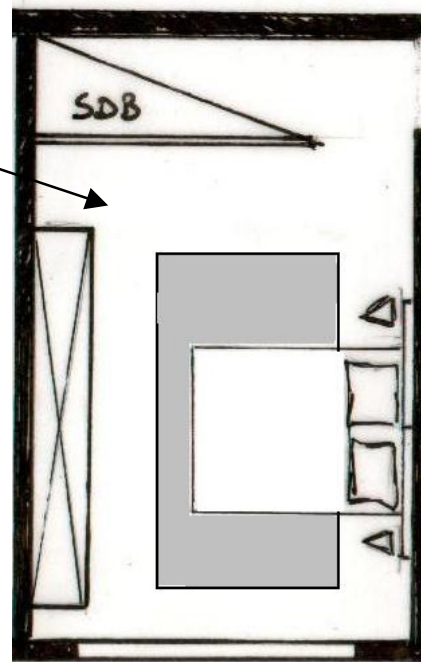

BEDROOM II

TÊTE DE LIT WHITE SHINY
LACK STRUCTUREE
H120 L240 ep 30

m