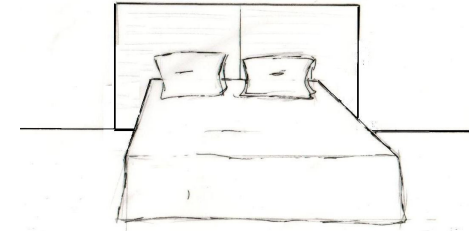

PROJECT VILLA HABANA

SECOND FLOOR

BEDROOM IV

BEDROOM III

BEDROOM I

FIRST FLOOR

BEDROOM II

LIVING ROOM

TABLE AIR
Glossy white lack

e

d

SOFA RIVE GAUCHE
Leather blanc

e

COFFEE TABLE AIR
Glossy white lack

DINING ROOM

Dining table with extension leaf in gloss white lacquer. Feet in brilliant-chromed steel. When in 'folded' position, the Celine dining table measures H 74 x W 100 x L 160cm. The extensions are stowed vertically beneath the top on the two 'short' sides. In 'unfolded' position, the two extensions are lifted to horizontal position to make a top 298 x 100cm. This table will seat six comfortably when in folded position, and between twelve when unfolded. If desired, one extension can be used rather than two

CHAIR CHROMED SLEIGH FEET in blue leather

H: 830mm
W: 490mm
D: 550mm
Seat Height: 480mm

This chair consists of an extremely comfortable upholstered seat, on a metal frame.

b

a

LAMPADAIRE SAM white
with mirror