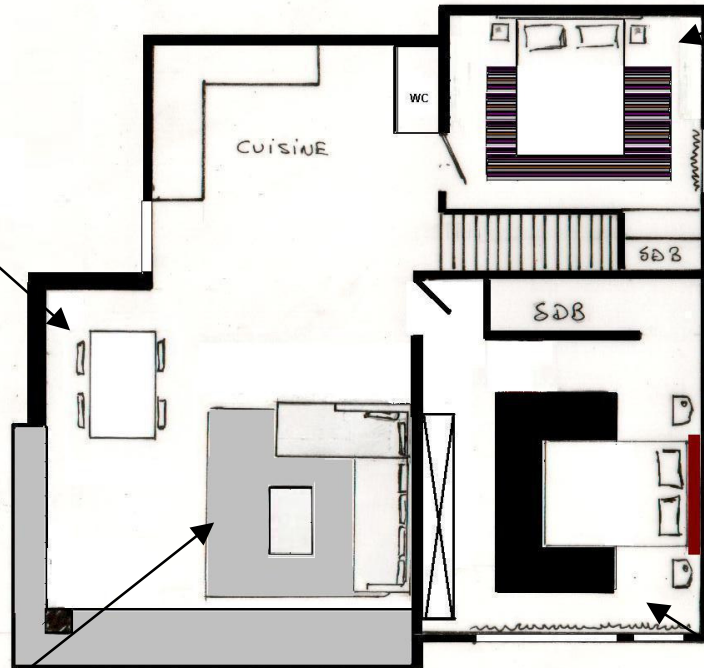

PROJECT VILLA HABANA

SECOND FLOOR

BEDROOM IV

BEDROOM III

BEDROOM I

FIRST FLOOR

BEDROOM II

LIVING ROOM

TABLE AIR
Glossy white lack

e

d

SOFA RIVE GAUCHE
Leather blanc

e

COFFEE TABLE AIR
Glossy white lack

DINING ROOM

Dining table with extension leaf in gloss white lacquer. Feet in brilliant-chromed steel. When in 'folded' position, the Celine dining table measures H 74 x W 100 x L 160cm. The extensions are stowed vertically beneath the top on the two 'short' sides. In 'unfolded' position, the two extensions are lifted to horizontal position to make a top 298 x 100cm. This table will seat six comfortably when in folded position, and between twelve when unfolded. If desired, one extension can be used rather than two

CHAIR CHROMED SLEIGH FEET in blue leather

H: 830mm
W: 490mm
D: 550mm
Seat Height: 480mm

This chair consists of an extremely comfortable upholstered seat, on a metal frame.

b

a

LAMPADAIRE SAM white
with mirror

f

DINING TABLE WITH EXTENSION LEAF GLOSS WHITE LACQUER

H: 740mm
W: 1600mm
D: 1000mm

BEDROOMS

MASTER BED ROOM

3 MIRRORS ROMAN
White lack

i

BEDSIDE TABLE WHITE LACK
H: 410
P: 360
L: 700