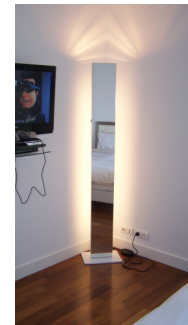

TABLE AIR
Glossy white lack

e

d

SOFA RIVE GAUCHE
Leather blanc

e

COFFEE TABLE AIR
Glossy white lack

DINING ROOM

Dining table with extension leaf in gloss white lacquer. Feet in brilliant-chromed steel. When in 'folded' position, the Celine dining table measures H 74 x W 100 x L 160cm. The extensions are stowed vertically beneath the top on the two 'short' sides. In 'unfolded' position, the two extensions are lifted to horizontal position to make a top 298 x 100cm. This table will seat six comfortably when in folded position, and between twelve when unfolded. If desired, one extension can be used rather than two

CHAIR CHROMED SLEIGH FEET in blue leather

H: 830mm
W: 490mm
D: 550mm
Seat Height: 480mm

This chair consists of an extremely comfortable upholstered seat, on a metal frame.

b

a

LAMPADAIRE SAM white
with mirror

f

DINING TABLE WITH EXTENSION LEAF GLOSS WHITE LACQUER

H: 740mm
W: 1600mm
D: 1000mm

BEDROOMS

MASTER BED ROOM

3 MIRRORS ROMAN
White lack

i

BEDSIDE TABLE WHITE LACK
H: 410
P: 360
L: 700