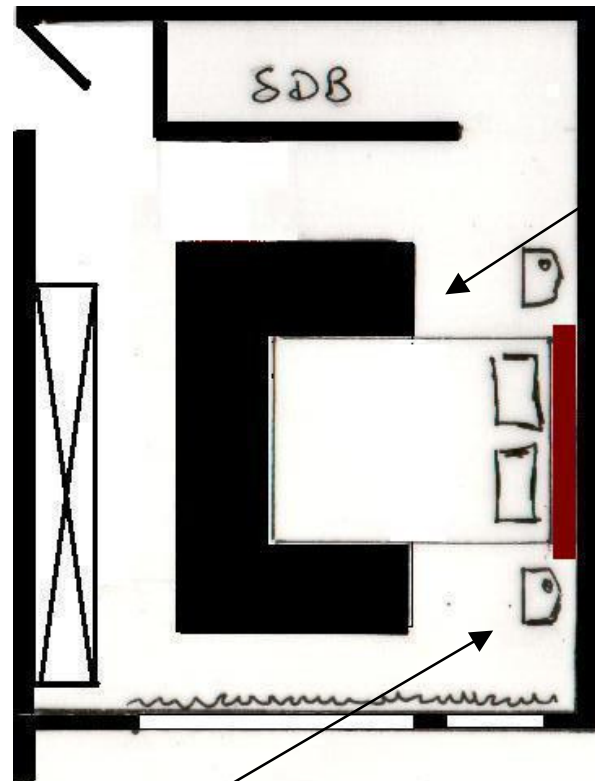

BEDROOM III

VISIO

LAMP

H: 550mm
Ø: 150mm

0